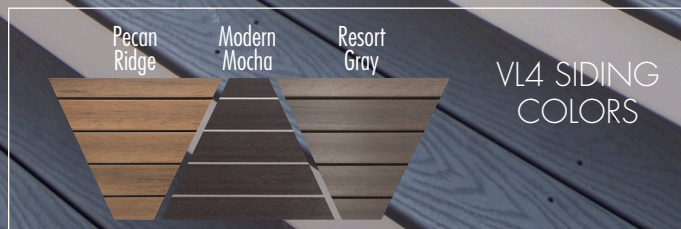

Options

- VitaTunes®
- CleanZone®
- CleanZone® Ultra (Dual Sanitization System)
- Exercise Kit
- Pneumatic Power Oars
- Swim Tether

Note: Specifications are subject to change without prior notice. See retailer for current specifications.